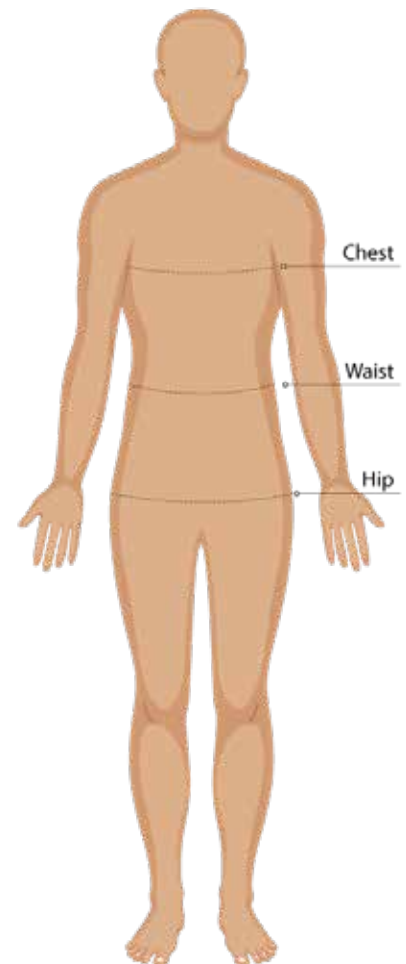

CAULFIELD GRAMMAR SCHOOL

UNIFORM LIST 2021

SIZE GUIDE

BODY MEASUREMENT TIPS

- When measuring yourself keep the tape firm but not tight
- Measure over undergarments for more accurate measurements
- If you don't have a measuring tape, use a piece of string and measure it using a ruler

CHEST

Measure around the fullest part of your chest. This is the key measurement for shirts/blouses & dresses. Make sure the measuring tape sits horizontally across your body.

WAIST

Measure around the natural waistline which is the narrowest part of your waist. This is an important measurement for trousers/pants/shorts & skirts

HIP

Measure around the fullest part of the hips

- Our Size Charts are in *Finished Garment Measurements*.
- Size Charts are located on each individual garment on the website, under the **SIZE CHART** tab.
- To determine the size you need to **ADD** to your *Body Measurements* the following:
  - **BLAZERS, DRESSES, TUNICS, SHIRTS, BLOUSES, POLOS** and other upper body garments **ADD 10 - 12 cm**
  - **TROUSERS, SHORTS, SKIRTS & TUNICS** - **ADD 5 - 8 cm** in the waist. These garments are often adjustable in the waist to allow for extra growth.
- A good way to check is to measure & compare a similar garment that is a comfortable fit.

For current prices, please refer to
www.bobstewart.com.au