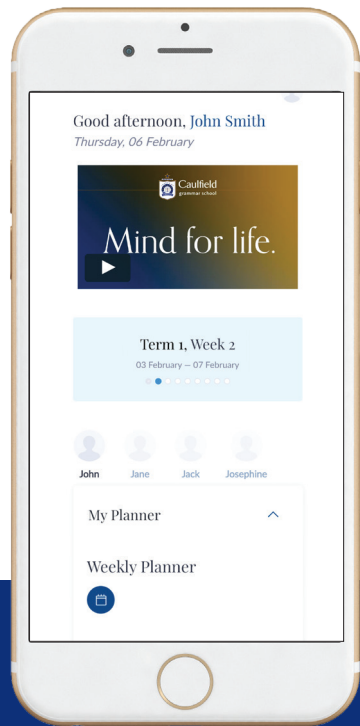

CaulfieldLife

Our Digital Community Platform

Dashboard

ACCESS
everything you need to know about the school day in a single view

Community

ENGAGE
with information, people and news within our key communication platform

My Locker

MANAGE
your school related administrative tasks and access relevant Quick Links

School Locker

BROWSE
information about our broad and balanced programs, school operations, services and campuses

How to sign in to CaulfieldLife

Step 1

Download the
CaulfieldLife app

Step 2

Login to the app
First time logging in?
Select 'Forgot Username'
or 'Forgot Password'

Step 3

At the Microsoft Sign-In page,
enter your full Parent ID

Example:
123456@caulfieldgs.vic.edu.au
Your parent ID is your username

Step 4

Enter your password

Step 5

Become familiar with
the app features