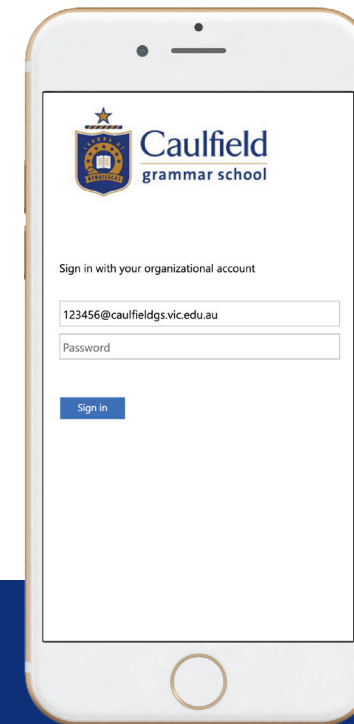

My Locker

MANAGE
your school related administrative tasks and access relevant Quick Links

School Locker

BROWSE
information about our broad and balanced programs, school operations, services and campuses

How to sign in to CaulfieldLife

Step 1

Download the
CaulfieldLife app

Step 2

Login to the app
First time logging in?
Select 'Forgot Username'
or 'Forgot Password'

Step 3

At the Microsoft Sign-In page,
enter your full Parent ID

Example:
123456@caulfieldgs.vic.edu.au
Your parent ID is your username

Step 4

Enter your password

Step 5

Become familiar with
the app features