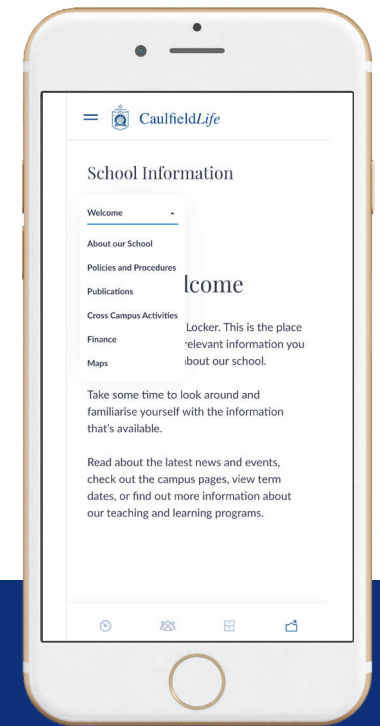

CaulfieldLife

Our Digital Community Platform

Dashboard

ACCESS
everything you need to know about the school day in a single view

Community

ENGAGE
with information, people and news within our key communication platform

My Locker

MANAGE
your school related administrative tasks and access relevant Quick Links

School Locker

BROWSE
information about our broad and balanced programs, school operations, services and campuses

How to sign in to CaulfieldLife