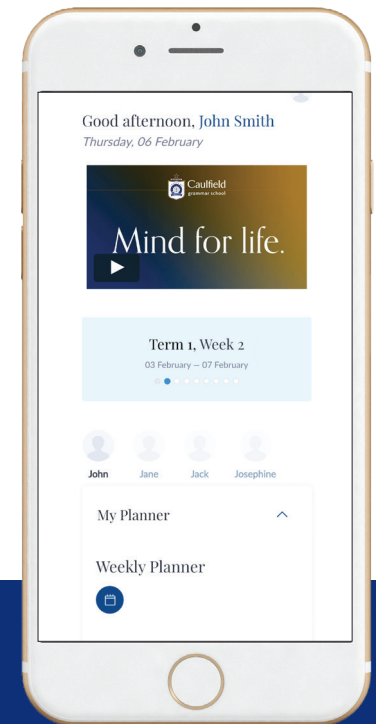

My Locker

MANAGE
your school related administrative tasks and access relevant Quick Links

School Locker

BROWSE
information about our broad and balanced programs, school operations, services and campuses

How to sign in to CaulfieldLife

Step 1

Download the
CaulfieldLife app

Step 2

Login to the app
First time logging in?
Select 'Forgot Username'
or 'Forgot Password'

Step 3

At the Microsoft Sign-In page,
enter your full Parent ID

Example:
123456@caulfieldgs.vic.edu.au
Your parent ID is your username

Step 4

Enter your password

Step 5

Become familiar with
the app features