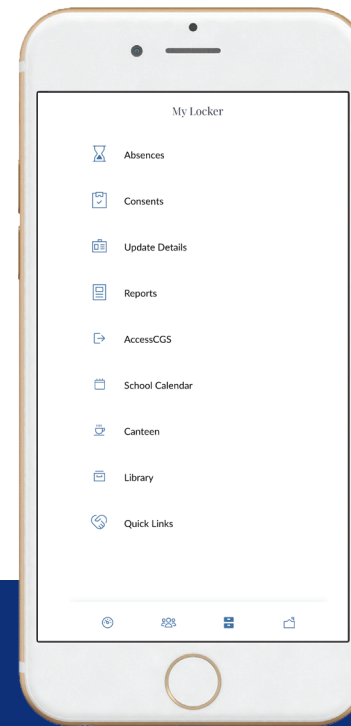

CaulfieldLife

Our Digital Community Platform

Dashboard

ACCESS
everything you need to know about the school day in a single view

Community

ENGAGE
with information, people and news within our key communication platform

My Locker

MANAGE
your school related administrative tasks and access relevant Quick Links

School Locker

BROWSE
information about our broad and balanced programs, school operations, services and campuses

How to sign in to CaulfieldLife