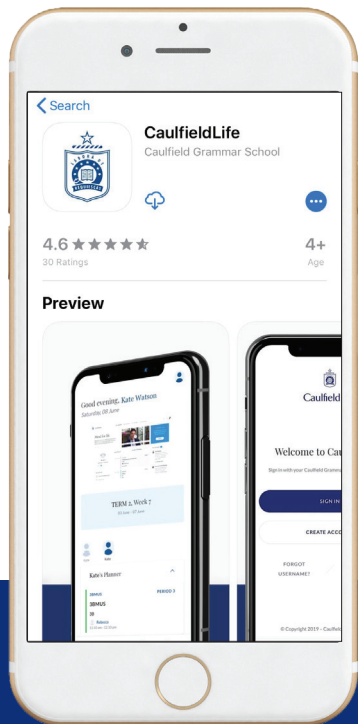

My Locker

MANAGE
your school related administrative tasks and access relevant Quick Links

School Locker

BROWSE
information about our broad and balanced programs, school operations, services and campuses

How to sign in to CaulfieldLife

Step 1

Download the
CaulfieldLife app

Step 2

Login to the app
First time logging in?
Select 'Forgot Username'
or 'Forgot Password'

Step 3

At the Microsoft Sign-In page,
enter your full Parent ID

Example:
123456@caulfieldgs.vic.edu.au
Your parent ID is your username